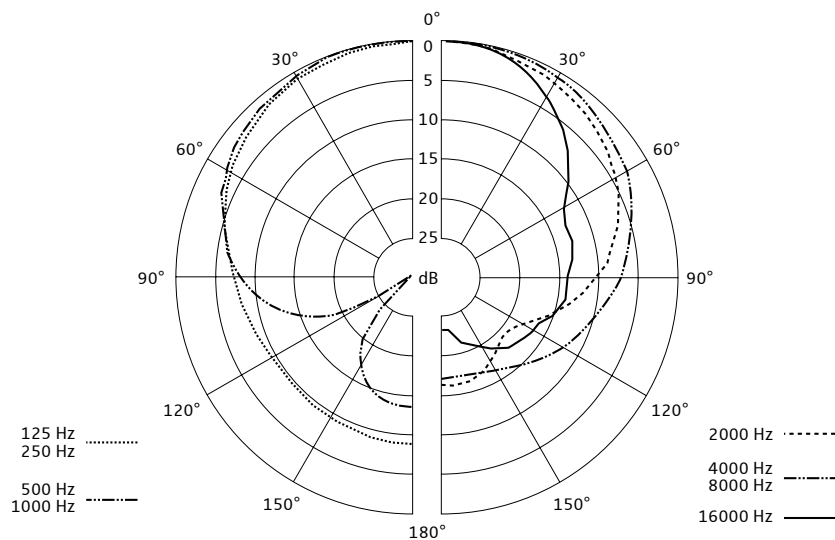

MMD 845

Microphone Head

Microphone capsule with especially high feedback rejection and consistent pick-up pattern (super-cardioid). Gives vocals a huge amount of space and a voluminous sound. Compatible with all handheld transmitters from the ew G3, ew G4, D1, AVX, SpeechSeries Digital Wireless and 2000 series.

PRODUCT VARIANTS

MMD 845-1 BK	Art. no. 502576
---------------------	-----------------

SPECIFICATIONS

Transducer principle	dynamic
Sensitivity	1.6 mV/Pa
Sound pressure level	154 dB SPL
Pick-up pattern	supercardioid

POLAR PATTERN

FREQUENCY RESPONSE