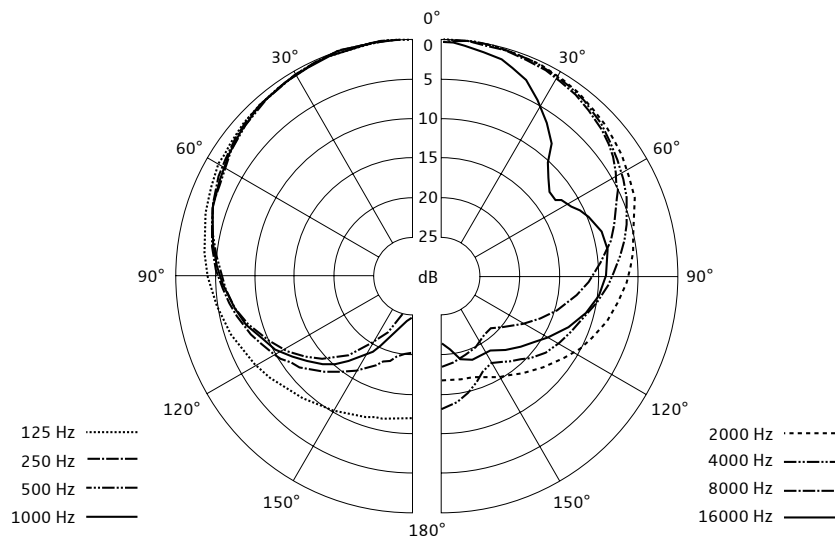

MMD 935

Microphone Head

Microphone module with the outstanding acoustics of the wireless e935 vocal microphone. The excellent consistent pick-up pattern (cardioid) ensures a strong vocal presence even under loud on-stage conditions. Compatible with all handheld transmitters from the ew G3, ew G4, D1, AVX, SpeechSeries Digital Wireless and 2000 series.

PRODUCT VARIANTS

MMD 935-1 BK	Art. no. 502577
---------------------	-----------------

SPECIFICATIONS

Transducer principle	dynamic
Sensitivity	2.5 mV/Pa
Sound pressure level	154 dB SPL
Pick-up pattern	cardioid

POLAR PATTERN

FREQUENCY RESPONSE