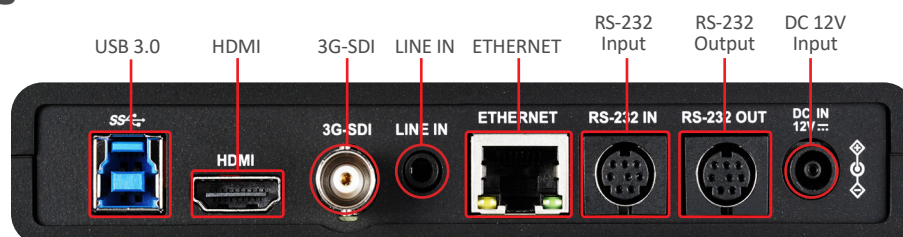

I/O Connections

Lumens®

Lumens Integration, Inc.
4116 Clipper Court
Fremont, CA, 94538
Phone: +1-866-600-0988
Fax: +1-510-252-1389

Lumens Europe
De Nayerstraat 17 9470
Denderleeuw Belgium
Phone : +32-473-58-38-95
Fax : +32-2-452-76-00

www.MyLumens.com