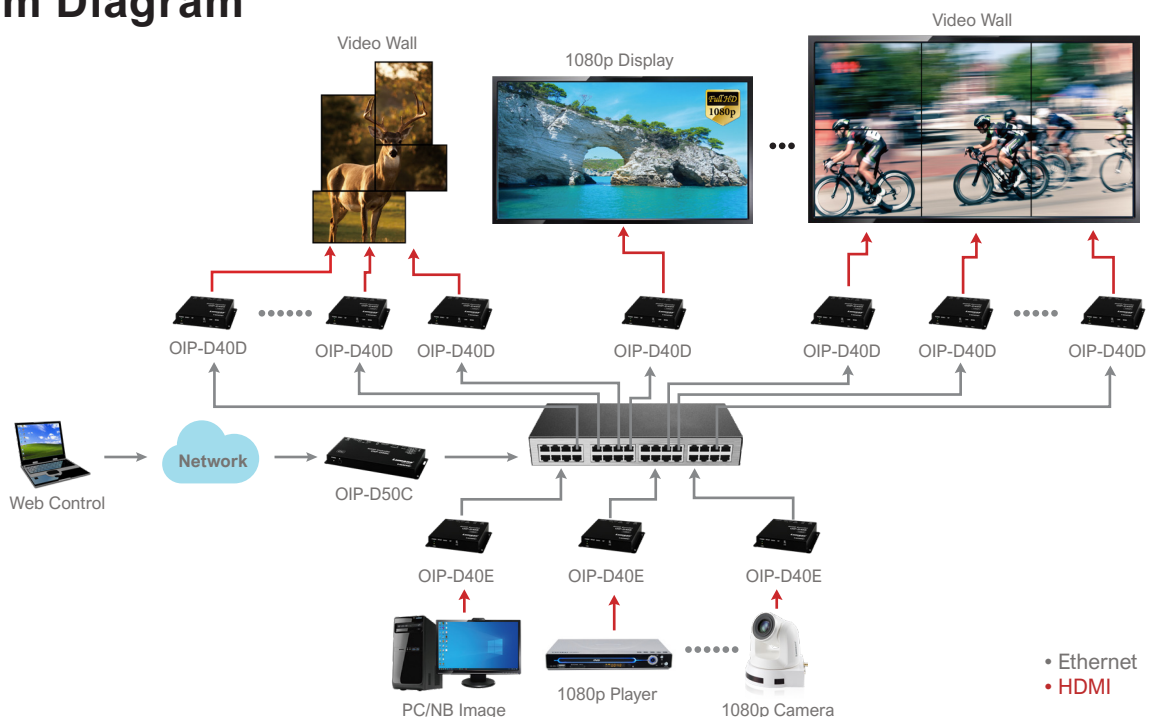

System Diagram